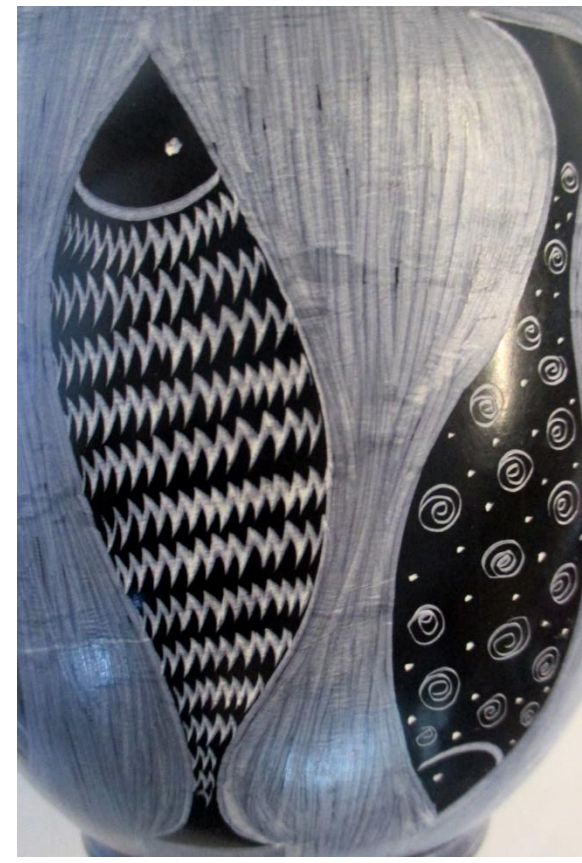

CASALINGHI

PROPOSTA PREORDINE

The background features a repeating pattern of various cat illustrations in different poses and styles. On the right side, there is a stack of several folded fabric pieces, each displaying the same cat pattern.

€ 8,90

DECORI IN SAPONARIA

SMOLART – KENYA

ONDE

FOGLIE

PESCI

PIATTO ROTONDO

Diam 15 h 18 cm

€ 14,90

- ONDE
- FOGLIE
- PESCI

PIATTO QUADRATO

20 X 20 cm

€ 15,90

- ONDE
- FOGLIE
- PESCI

PIATTO OVALE PICCOLO

20 x 15 cm